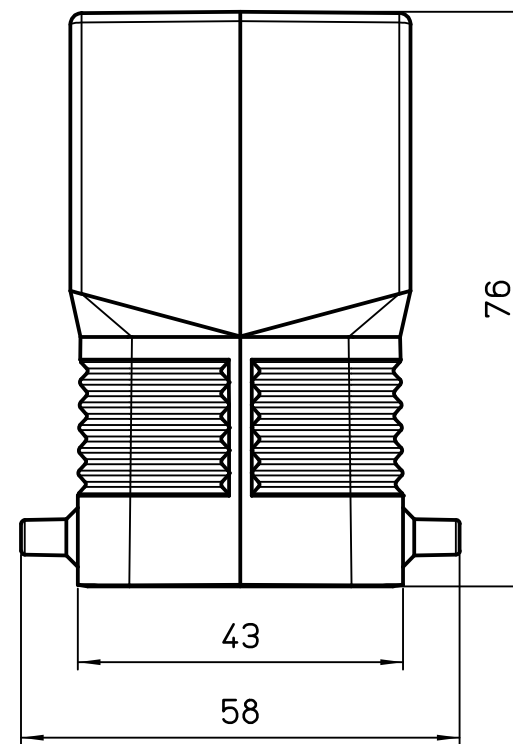

Diritti riservati All rights reserved

1

2

3

REV.	DATE	SIGNATURE		
		Dimensions in mm	Simplified representation with dimensions without tolerance	
Original Size A4		MFOR 24.32	Scale	
Date 19/09/22		Hood with pegs, size "104.27", high construction, side entry M32, 180 °C	1:1	
Sign. S.Diasparra				