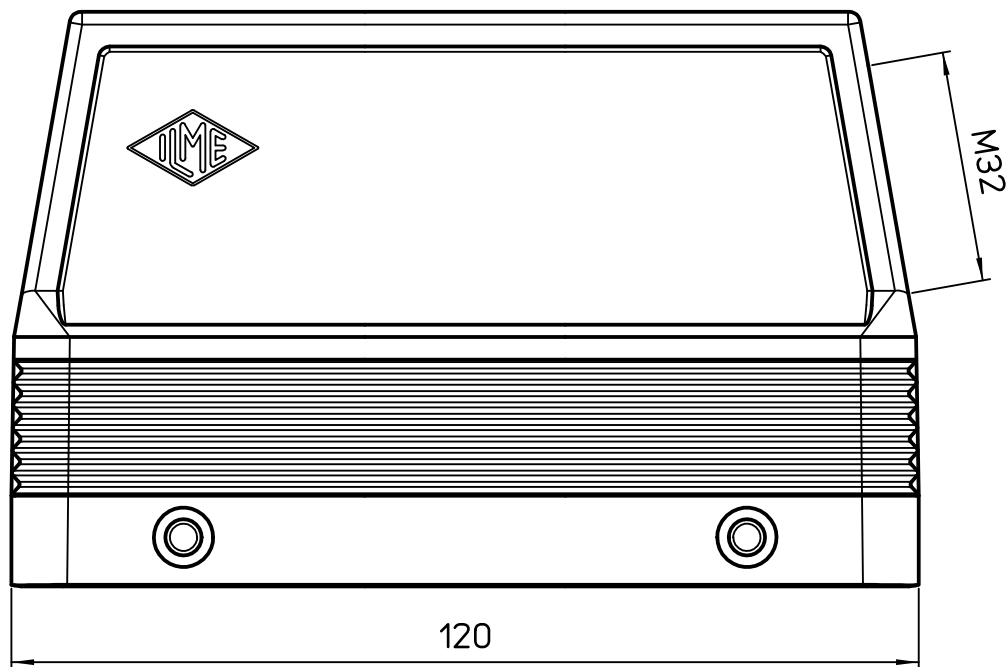

Diritti riservati All rights reserved

1

2

3

REV.	DATE	SIGNATURE		
		Dimensions in mm	Simplified representation with dimensions without tolerance	
Original Size A4		MFOR 24.32	Scale	
Date 19/09/22		Hood with pegs, size "104.27", high construction, side entry M32, 180 °C	1:1	
Sign. S.Diasparra				